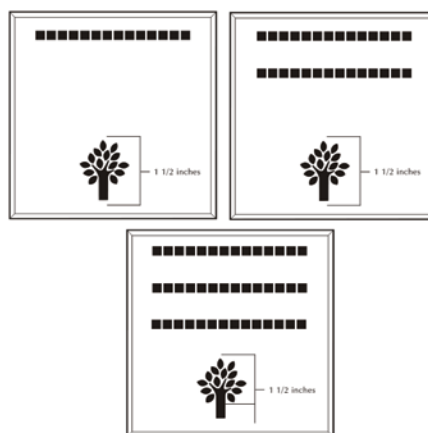

ALL IMAGES EXCEPT FOR: 2SB, 7SB, 9AN, 10A, 13B, 15SP, 28SB

Number of characters is 12 per line, including spaces and punctuation. Logo height equals 2 inches.

8x8 Layout #3

Artwork layout for free clipart -

ALL IMAGES APPLY TO THIS LAYOUT. All images can be used and are positioned at the bottom or top of the brick.

Number of characters is 20 per line, including spaces and punctuation. Logo height equals 2 inches.

6x6 Layout #4

Artwork layout for free clipart -

ALL IMAGES EXCEPT FOR: 1C, 2C, 3C, 4C, 5C, 5SB, 8SB, 9SB, 12SB, 13SB, 14SB, 15SB, 16SB, 17SB, 19SB, 20SB, 21SB, 22SB, 23SB, 24SB, 26SB, 30SB, 1ZOO-22ZOO (ALL ZOO CLIPART)

Number of characters is 14 per line, including spaces and punctuation. Logo height equals 1 1/2 inches.

12x12 Layout #5

Number of characters is 20 per line horizontal and 8 characters per line vertical, including spaces and punctuation. Custom logo height equals 3 1/2 inches on the 4x4.