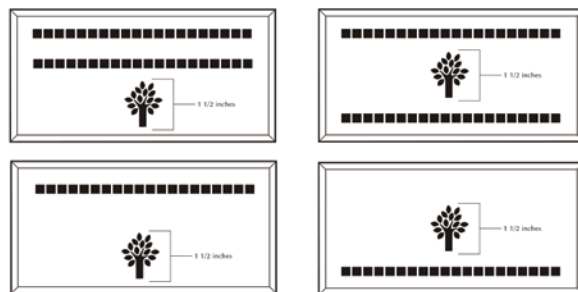

For overall consistency and beauty to your project, clipart remains stationary regardless of how many lines used.

4x8 Layout #1

Artwork layout for free clipart -

ALL IMAGES EXCEPT FOR: 1C, 2C, 3C, 4C, 5C, 5SB, 8SB, 9SB, 12SB, 13SB, 14SB, 15SB, 16SB, 17SB, 19SB, 20SB, 21SB, 22SB, 23SB, 24SB, 26SB, 30SB, 1ZOO-22ZOO (ALL ZOO CLIPART)

Number of characters is 20 per line, including spaces and punctuation. Logo height equals 1 1/2 inches. Clipart can also be placed on top, middle or bottom line if preferred.

4x8 Layout #2

Artwork layout for free clipart -