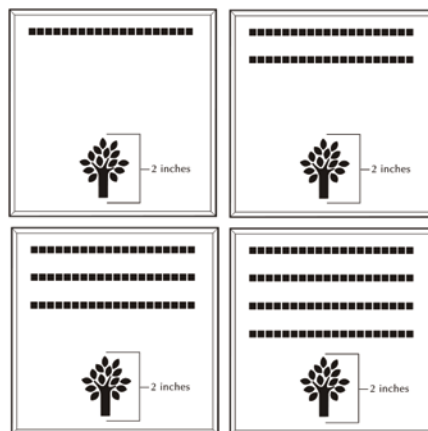

For overall consistency and beauty to your project, clipart remains stationary regardless of how many lines used.

4x8 Layout #1

Artwork layout for free clipart -

ALL IMAGES EXCEPT FOR: 1C, 2C, 3C, 4C, 5C, 5SB, 8SB, 9SB, 12SB, 13SB, 14SB, 15SB, 16SB, 17SB, 19SB, 20SB, 21SB, 22SB, 23SB, 24SB, 26SB, 30SB, 1ZOO-22ZOO (ALL ZOO CLIPART)

Number of characters is 20 per line, including spaces and punctuation. Logo height equals 1 1/2 inches. Clipart can also be placed on top, middle or bottom line if preferred.

4x8 Layout #2

Artwork layout for free clipart -

ALL IMAGES EXCEPT FOR: 2SB, 7SB, 9AN, 10A, 13B, 15SP, 28SB

Number of characters is 12 per line, including spaces and punctuation. Logo height equals 2 inches.

8x8 Layout #3

Artwork layout for free clipart -

ALL IMAGES APPLY TO THIS LAYOUT. All images can be used and are positioned at the bottom or top of the brick.

Number of characters is 20 per line, including spaces and punctuation. Logo height equals 2 inches.