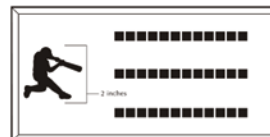

For overall consistency and beauty to your project, clipart remains stationary regardless of how many lines used.

4x8 Layout #1

Artwork layout for free clipart -

ALL IMAGES EXCEPT FOR: 1C, 2C, 3C, 4C, 5C, 5SB, 8SB, 9SB, 12SB, 13SB, 14SB, 15SB, 16SB, 17SB, 19SB, 20SB, 21SB, 22SB, 23SB, 24SB, 26SB, 30SB, 1ZOO-22ZOO (ALL ZOO CLIPART)

Number of characters is 20 per line, including spaces and punctuation. Logo height equals 1 1/2 inches. Clipart can also be placed on top, middle or bottom line if preferred.

4x8 Layout #2

Artwork layout for free clipart -

ALL IMAGES EXCEPT FOR: 2SB, 7SB, 9AN, 10A, 13B, 15SP, 28SB

Number of characters is 12 per line, including spaces and punctuation. Logo height equals 2 inches.

8x8 Layout #3

Artwork layout for free clipart -